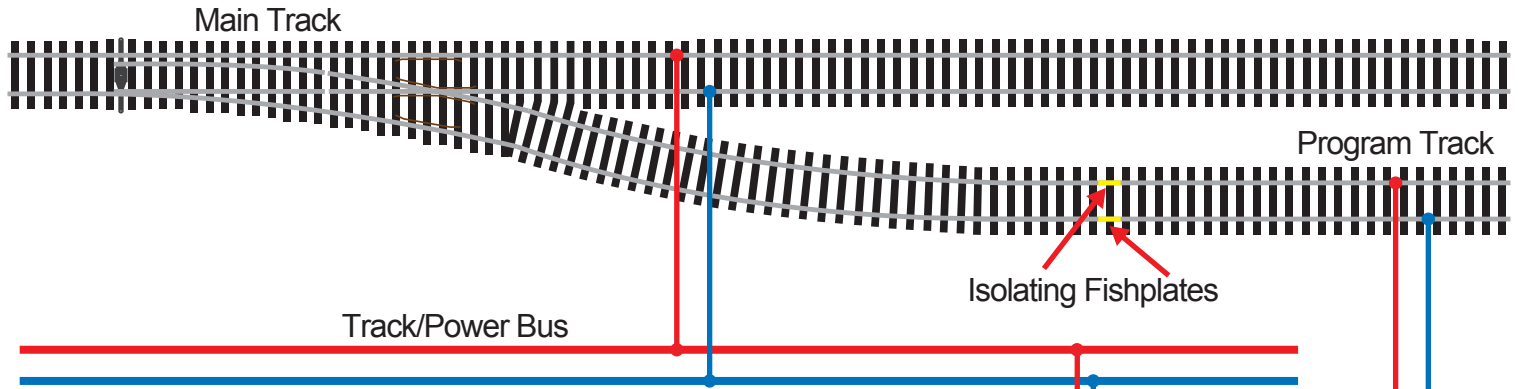

ESP aegis Standard Set-Up To Main Track And A Joined Programming Track

aegis Power Supply
24V 5 Amps
DCP-24.5

ESP Ψ aegis 5 Amp Wireless System for PowerCab
DCC-AEGIS.SET

NCE PowerCab plugged into the CAB MAIN socket on the front

NCE PowerCab
NCE-Pcab

The Wireless Master PowerCab **MUST** be set to CAB ADDRESS

2

RJ12 6pin Curly Cord For NCE Powercab and Cobalt Alpha DCD-ACL

Note: The NCE PowerCab is NOT supplied with the aegis system.