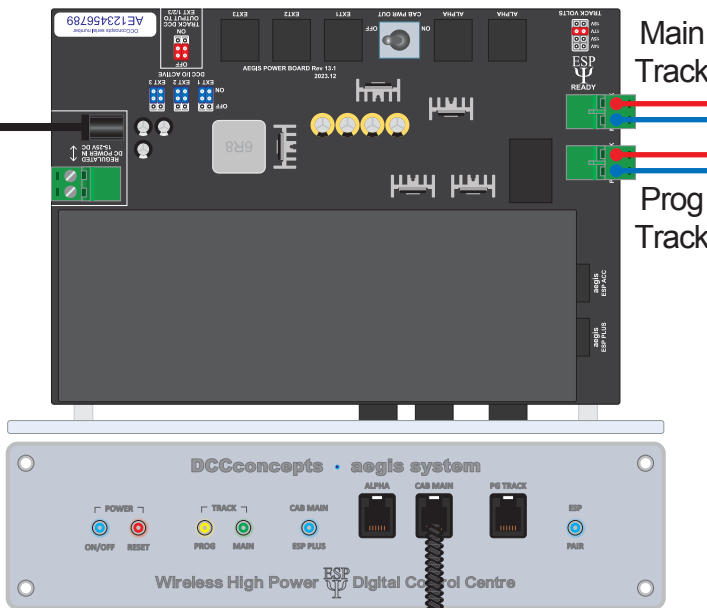

ESP aegis Standard Set-Up To Main Track And A Joined Programming Track

aegis Power Supply
24V 5 Amps
DCP-24.5

ESP Ψ aegis 5 Amp Wireless System for PowerCab
DCC-AEGIS.SET

NCE PowerCab plugged into the CAB MAIN socket on the front

NCE PowerCab
NCE-Pcab

The Wireless Master PowerCab **MUST** be set to CAB ADDRESS

2

RJ12 6pin Curly Cord For NCE Powercab and Cobalt Alpha DCD-ACL

Note: The NCE PowerCab is NOT supplied with the aegis system.