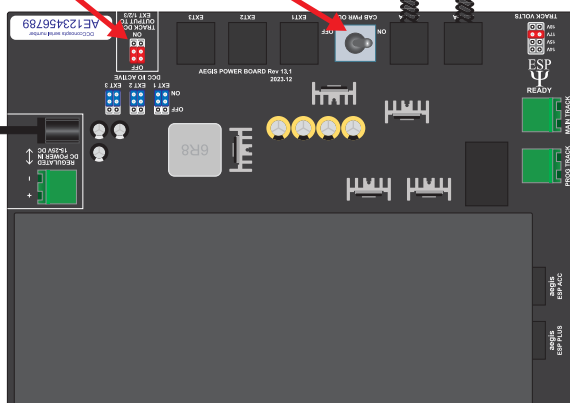

Alpha Central DCD-AEC

ESP Ψ aegis 5 Amp Wireless System for PowerCab DCC-AEGIS.SET

CAB PWR OUT Switched To ON
Red Headers Switched To OFF

aegis Power Supply
24V 5 Amps
DCP-24.5

RJ12 6pin Curly Cord For NCE Powercab and Cobalt Alpha DCD-ACL

Alpha Central DCD-AEC

2 The NCE PowerCab **MUST** be set to CAB ADDRESS

aegis Wireless Transmitter Unit