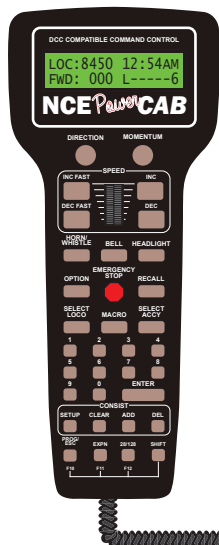

ESP aegis Adding Alpha Central And Alpha Panel

Note: The NCE PowerCab is NOT supplied with the aegis system.

RJ12 6-Pin Curly Cable DCD-ACL, in the Alpha Central box.

Switch set to STD BUS

Alpha Panel DCD-DAP

Alpha Central DCD-AEC

ESP Ψ aegis 5 Amp Wireless System for PowerCab DCC-AEGIS.SET

CAB PWR OUT Switched To ON
Red Headers Switched To OFF

aegis Power Supply
24V 5 Amps
DCP-24.5

RJ12 6pin Curly Cord For NCE Powercab and Cobalt Alpha DCD-ACL

Alpha Central DCD-AEC

2 The NCE PowerCab **MUST** be set to CAB ADDRESS

aegis Wireless Transmitter Unit