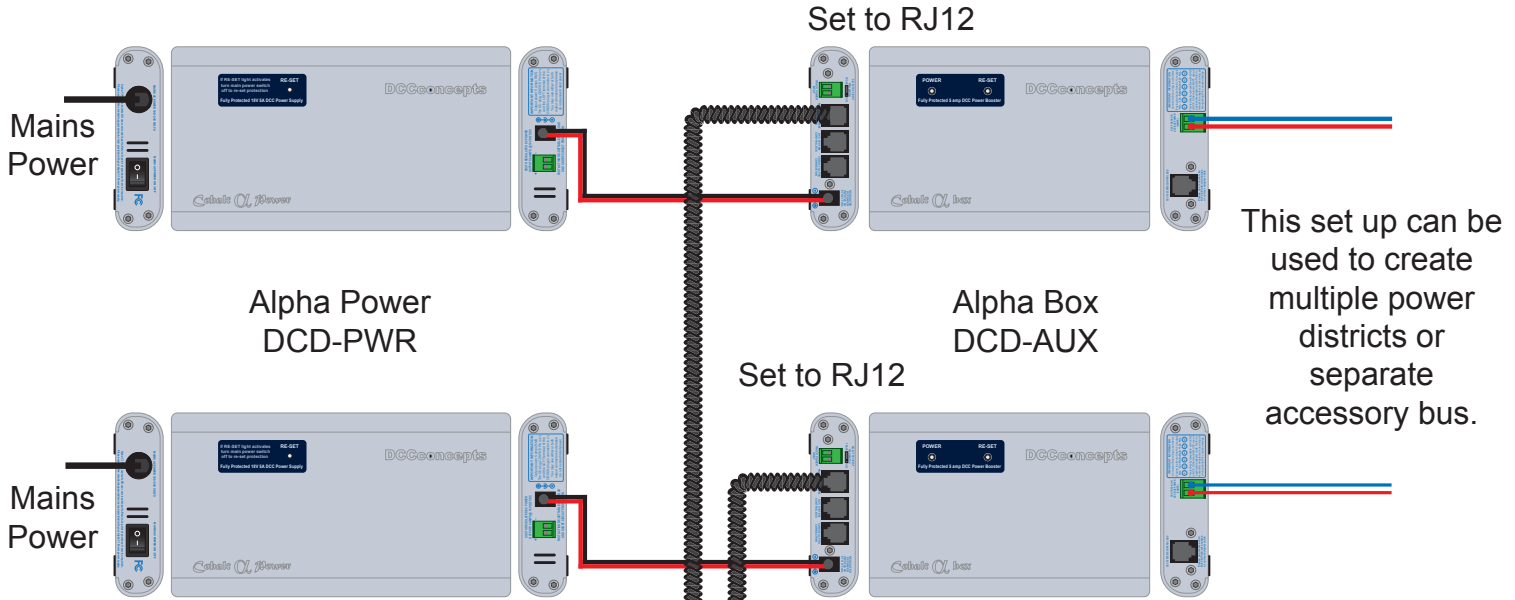

ESP aegis Adding Alpha Box Booster And Alpha Power

Note: The NCE PowerCab is NOT supplied with the aegis system.

2 The NCE PowerCab **MUST** be set to CAB ADDRESS

aegis Wireless Transmitter Unit