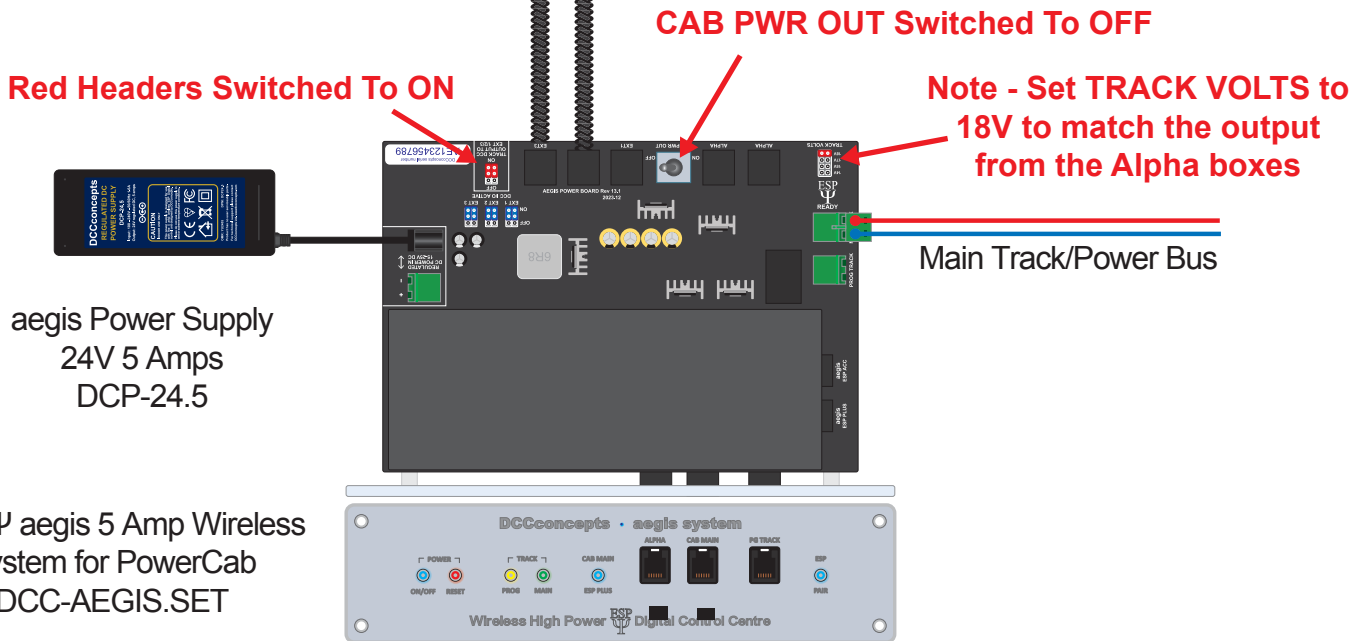

ESP aegis Adding Alpha Box Booster And Alpha Power

Note: The NCE PowerCab is NOT supplied with the aegis system.

2 The NCE PowerCab **MUST** be set to CAB ADDRESS

aegis Wireless Transmitter Unit